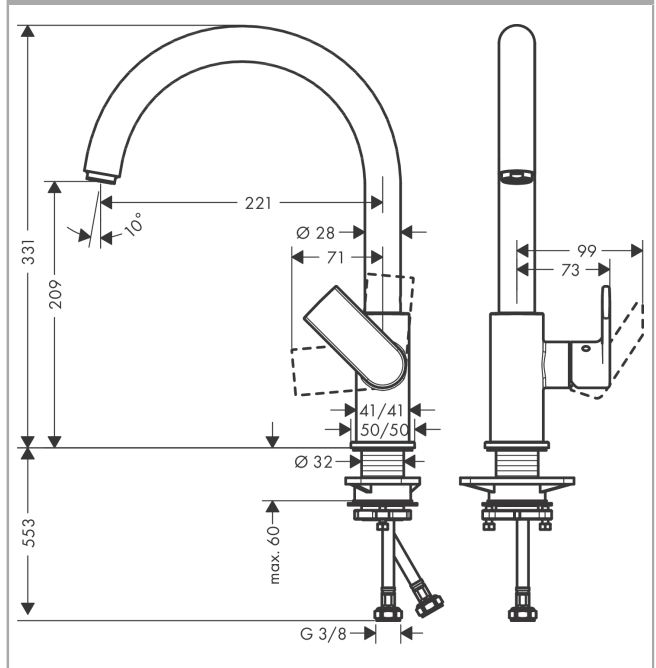

Vernis Shape M35
Single lever kitchen mixer 210 with swivel spout
 Surfaces: **Matt Black** Article Number: **71871670**

Description

product features

- ComfortZone 210
- swivel range adjustable in 2 steps 120° or 360°
- normal spray
- connection dimension: DN15
- maximum flow rate at 3 bar: 11,1 l/min
- ceramic cartridge
- connection type: G 3/8 connections
- suitable for continuous flow water heaters

Technology

Product image

Scale drawing

Flowchart